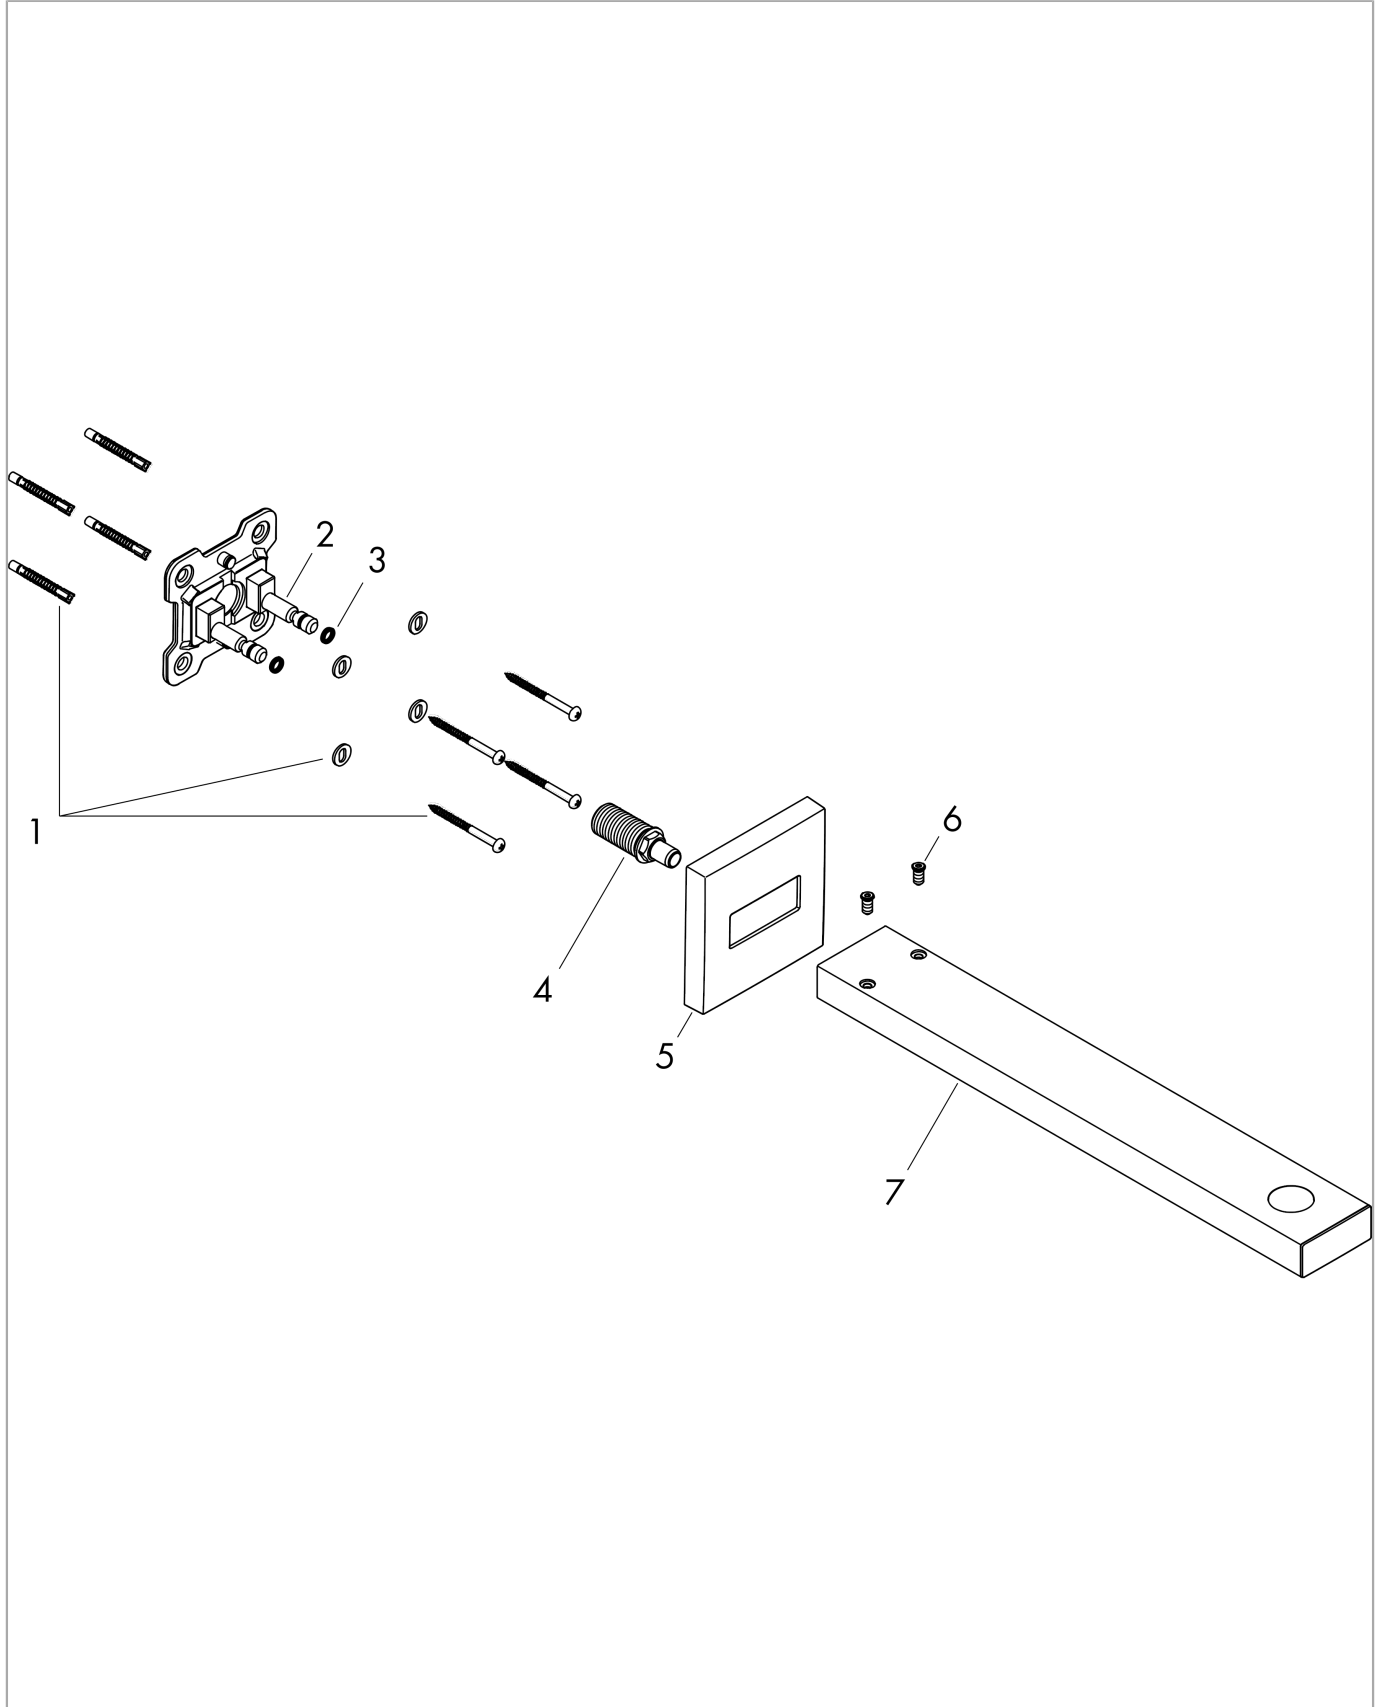

Shower arm square 39 cm

Surfaces: **Matt Black** Article Number: **27694670**

Description

product features

- length: 390 mm
- installation type: exposed installation
- connection thread G ½
- connection dimension DN15

Design awards

Product image

Scale drawing

Shower arm square 39 cm

Surfaces: **Matt Black** Article Number: **27694670**

Exploded Drawing

Year of production: >04/20

Shower arm square 39 cm

Surfaces: **Matt Black** Article Number: **27694670**

Spare part list

Year of production: >04/20

Pos.	Description	Article Number	Price	PU
1	mounting set	96179000	-	1
2	wall flange	93441000	-	1
3	O-ring 6x2	98458000	-	1
4	connecting thread	93416000	-	1
5	escutcheon	93126670	-	1
6	screw	93431000	-	1
7	shower arm	93221670	-	1