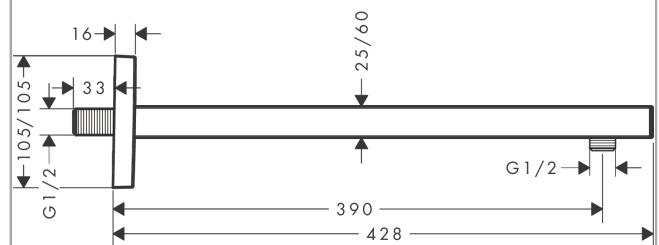

Shower arm square 39 cm

Surfaces: **Matt Black** Article Number: **27694670**

Description

product features

- length: 390 mm
- installation type: exposed installation
- connection thread G ½
- connection dimension DN15

Design awards

Product image

Scale drawing

Shower arm square 39 cm

Surfaces: **Matt Black** Article Number: **27694670**

Exploded Drawing

Year of production: >04/20

Shower arm square 39 cm

Surfaces: **Matt Black** Article Number: **27694670**

Spare part list

Year of production: >04/20

Pos.	Description	Article Number	Price	PU
1	mounting set	96179000	-	1
2	wall flange	93441000	-	1
3	O-ring 6x2	98458000	-	1
4	connecting thread	93416000	-	1
5	escutcheon	93126670	-	1
6	screw	93431000	-	1
7	shower arm	93221670	-	1